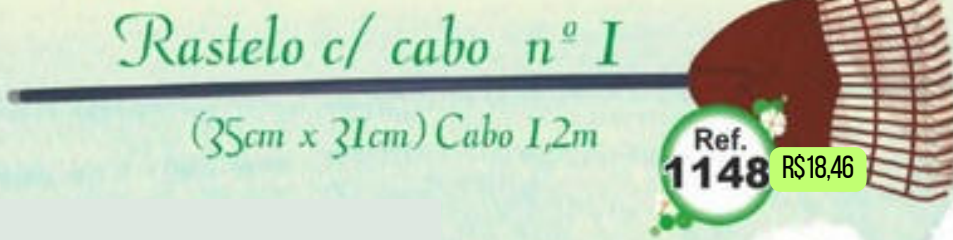

## Rastelo c/ cabo nº 2

(50cm x 40cm) Cabo 1,2m

Ref. 1966 R\$18,46

50cm x 40cm

Ref. 1965 R\$12,92