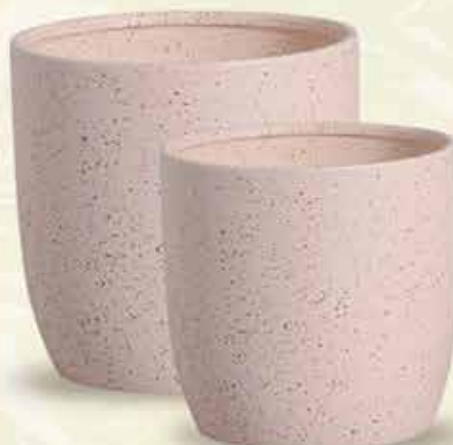

73,50

CUIA 18:
Ref: 1125-251
A 12x D 21cm
Boca: 21cm

54,40

LINHA CYMBIDIUM

Branco Brilho:

POTE 20:
Ref: 11763-15
A 24x D 24cm
Boca: 23cm

98,35

POTE 18:
Ref: 11764-15
A 19,5x D 20,5cm
Boca: 18,5cm

65,20

Preto Brilho:

POTE 20:
Ref: 11763-20
A 24x D 24cm
Boca: 23cm

98,35

POTE 18:
Ref: 11764-20
A 19,5x D 20,5cm
Boca: 18,5cm

65,20

Areia:

POTE 20:
Ref: 11763-185
A 24x D 24cm
Boca: 23cm