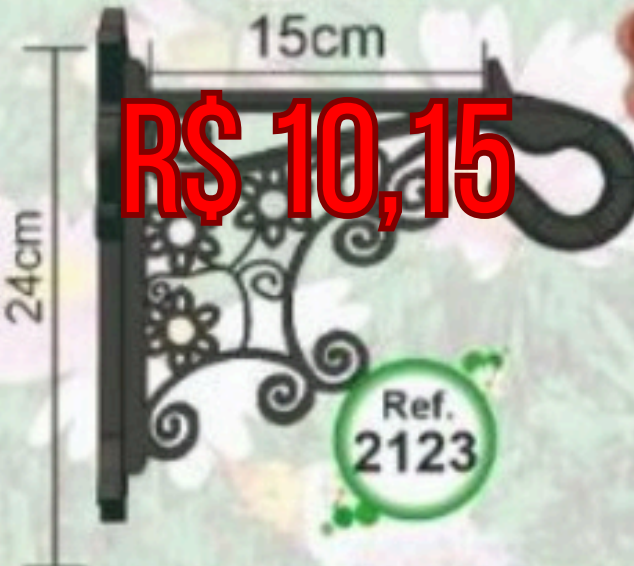

Ref. 2123

R$ 12,73